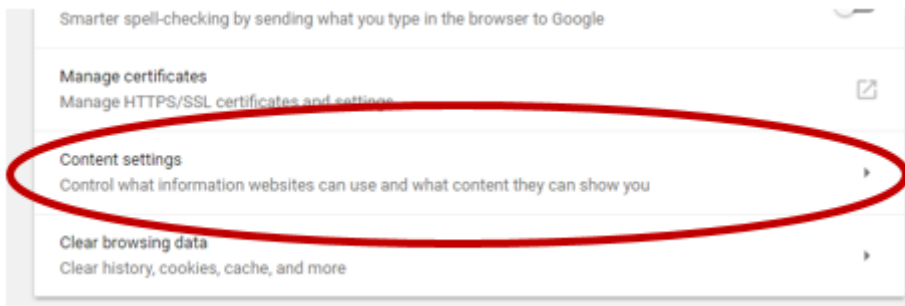

IDF School Module Access Browsing settings

If you encounter problems opening a module, please follow the following steps:

1) Click on **Setting**

2) Click **Advance**

3) Click **Content settings**

4) Click **Flash**